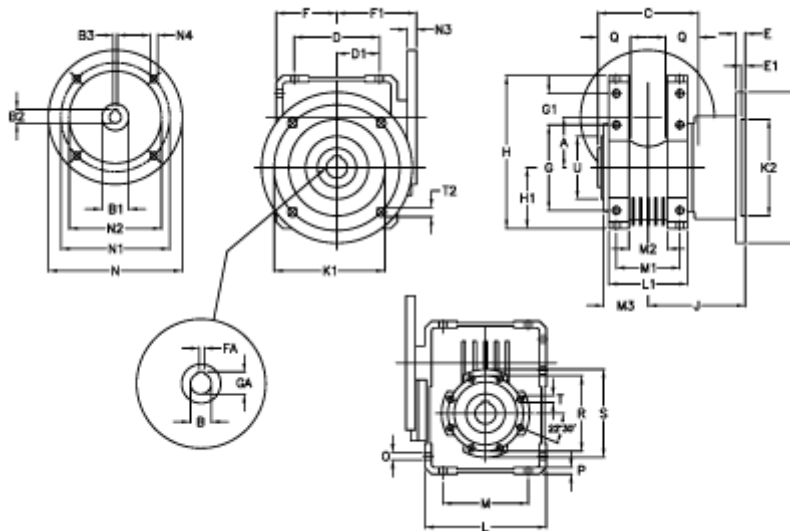

Article number: 392206300743116

Description: Worm Gear with Torque Limiter
W63 L1-UF-7-P80B14

Measures

A = 62.17	E = 11	H = 182.5	M = 102	N4 = 6,5	U = 75
B = 25	E1 = 5	H1 = 72.5	M1 = 76	O = 9.0	
B1 E7 = 19	F = 73	J = 116.0	M2 = 46	P = 8	
B2 = 21.8	F1 = 102	K = 180	M3 = 53	Q = 35	
B3 H9 = 6	FA = 8	K1 = 150	N = 120	R = 90	
C = 120	G = 102	K2 = 115	N1 = 100	S = 105	
D = 102.0	G1 = 37.5	L = 145	N2 = 80	T = M8x14	
D1 = 51.0	GA = 28.3	L1 = 94	N3 = 11.0	T2 = 11.0	